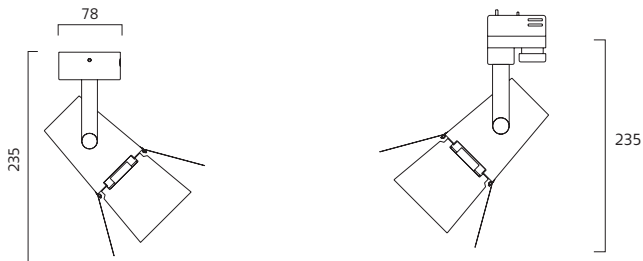

Design

Thomas Bernstrand & Mattias Ståhlbom 2004.